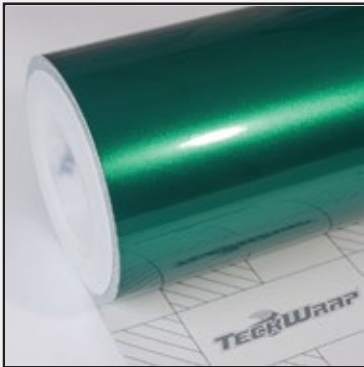

OCEAN GREEN

SKU: RB18