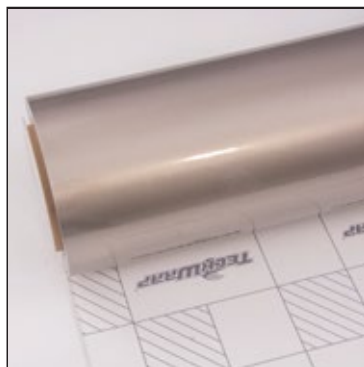

GLOSS ELECTRIC
BLUE

SKU: MT03G

GLOSS
CORNFLOWER
BLUE

SKU: MT04G

GLOSS BEIGE
LINEN

SKU: MT05G

Roll Size: 1.52m*18m (59.8"* 708.6", 4.98ft*59ft, 1.66yd* 19.6yd)

Prices listed at www.teckwrap.com include shipping cost.
Please visit www.teckwrap.com for product specifications and installation instructions.